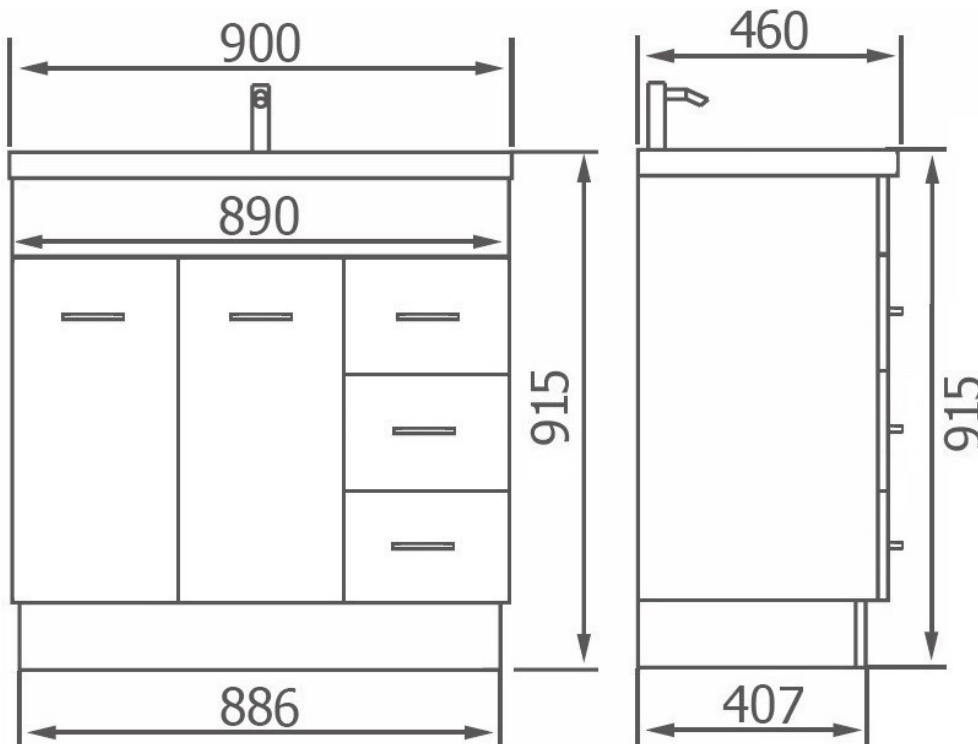

# | Mars 900 | MS90 |

**ARTO**<sup>®</sup>  
Series design

Mars Vanities available in  
White Cabinets only.

White

MS90E - Mars 900 White with Polymarble Square Bowl Top- Pictured

Standard Ceramic or Polymarble Top Spec

**\*See Mars Top Options” Tab  
for information on Tops  
available.**

Specifications are shown in millimetres.

Please Note: Specifications and product sizes can be varied  
by the manufacturer without notice. The above information  
is indicative only.