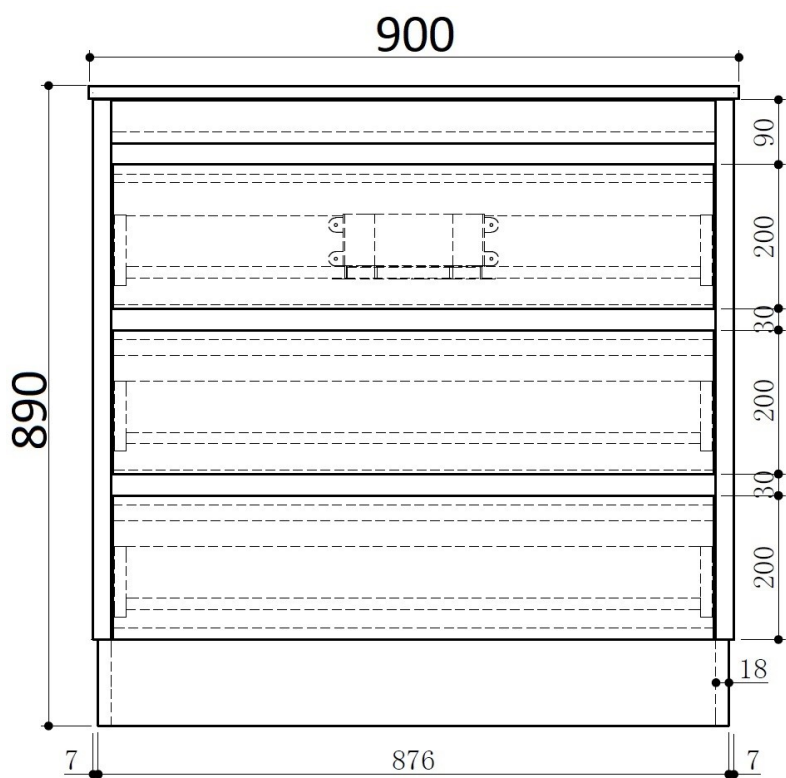

# | Alpine 900 | AE90 |

Alpine Vanities Available in White.

AE90E - Alpine 900 White with Ceramic Square Bowl Top- Pictured

Specifications are shown in millimetres.

Please Note: Specifications and product sizes can be varied by the manufacturer without notice. The above information is indicative only.