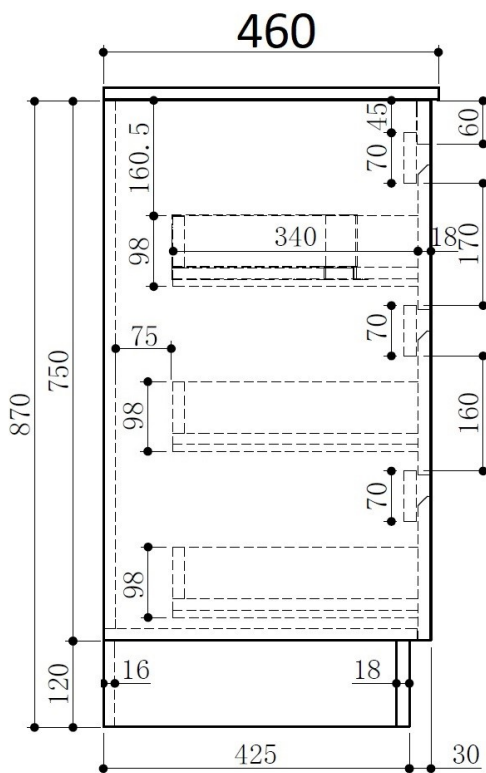

# | Alpine 900 | AE90 |

Alpine Vanities Available in White.

AE90E - Alpine 900 White with Ceramic Square Bowl Top- Pictured

Specifications are shown in millimetres.

Please Note: Specifications and product sizes can be varied by the manufacturer without notice. The above information is indicative only.