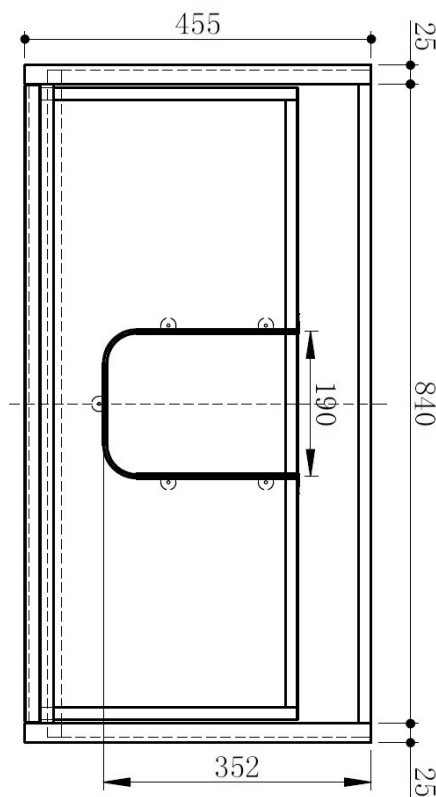

# | Alpine 900 | AE90 |

Alpine Vanities Available in White.

AE90E - Alpine 900 White with Ceramic Square Bowl Top- Pictured

Specifications are shown in millimetres.

Please Note: Specifications and product sizes can be varied by the manufacturer without notice. The above information is indicative only.