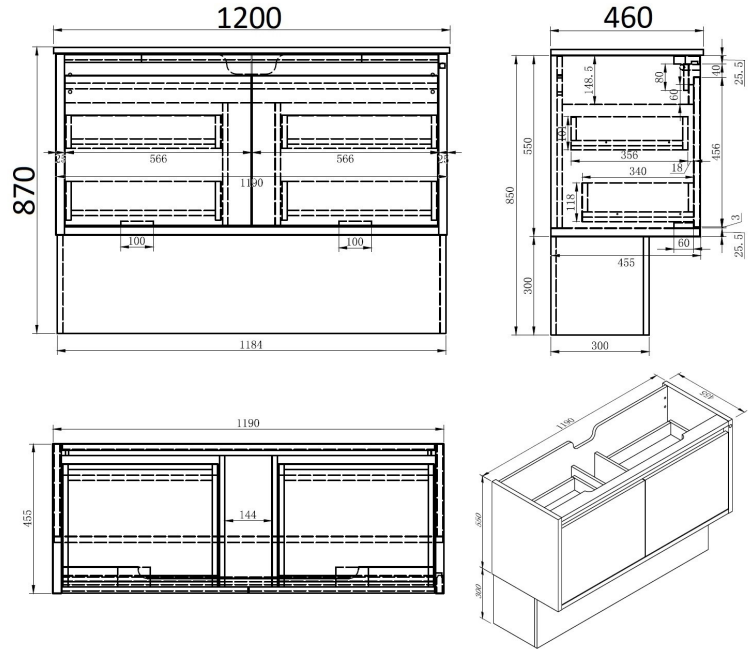

- On/Off Touch Sensor
- Touch Sensor Dimmer
- LED White - 4000K (Neutral)
- 200-240V AC driver, 12V output
- IP44 Rating

Matt White

Cherry Oak

Stone

BRIGHT 1200 LED VANITY

BT120

- Matt White Vanity with Ceramic Top pictured - **BT20EC**
- **FINISHES:** Matt White, Cherry Oak, or Stone
- Wall Hung Vanity (Optional Flat Pack Kick Available)
- Soft Close Drawer Runners
- Trap Void between Drawers
- Space behind Drawers - 75mm
- Vanity - 870mm High on (Kick with Ceramic Top)

SUITABLE TOPS:

- Ceramic Rectangle or Stadium Bowl Top - One Tap Hole - with Overflow
- Three Tapholes Extra Charge
- ROCK Top Slab - Arto Basins to Suit - 499, 468, 7082, 8004 or 8363
- Silica-Free Stone with Above Counter Basin (Made to Order product)