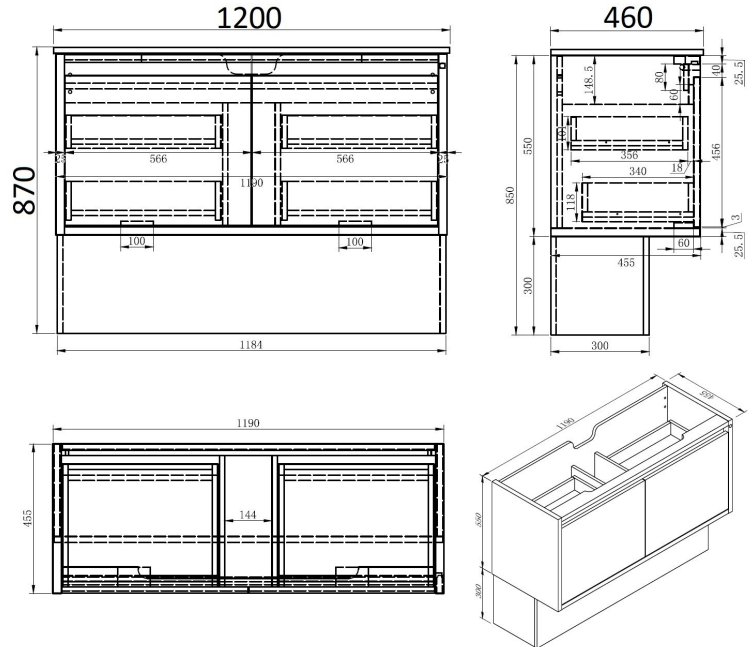

- On/Off Touch Sensor
- Touch Sensor Dimmer
- LED White - 4000K (Neutral)
- 200-240V AC driver, 12V output
- IP44 Rating

Matt White

Cherry Oak

Stone

BRIGHT 1200 LED VANITY

BT120A

- Cherry Oak Vanity with Ceramic Top pictured - **BT20AEC**
- **FINISHES:** Matt White, Cherry Oak, or Stone
- Wall Hung Vanity (Optional Flat Pack Kick Available)
- Soft Close Drawer Runners
- Trap Void between Drawers
- Space behind Drawers - 75mm
- Vanity - 870mm High on (Kick with Ceramic Top)

SUITABLE TOPS:

- Ceramic Rectangle or Stadium Bowl Top - One Tap Hole - with Overflow
- Three Tapholes Extra Charge
- **ROCK** Top Slab - Arto Basins to Suit - 499, 468, 7082, 8004 or 8363
- Silica-Free Stone with Above Counter Basin (Made to Order product)