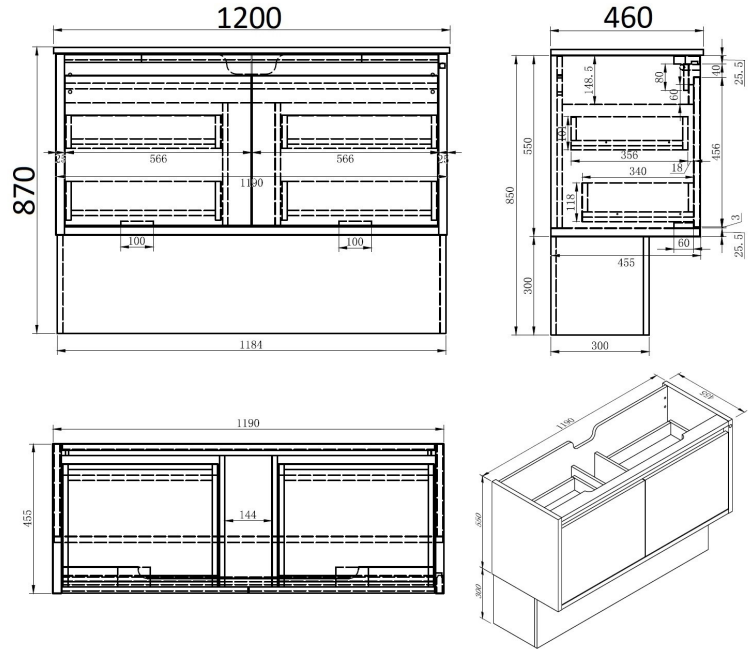

- On/Off Touch Sensor
- Touch Sensor Dimmer
- LED White - 4000K (Neutral)
- 200-240V AC driver, 12V output
- IP44 Rating

Matt White