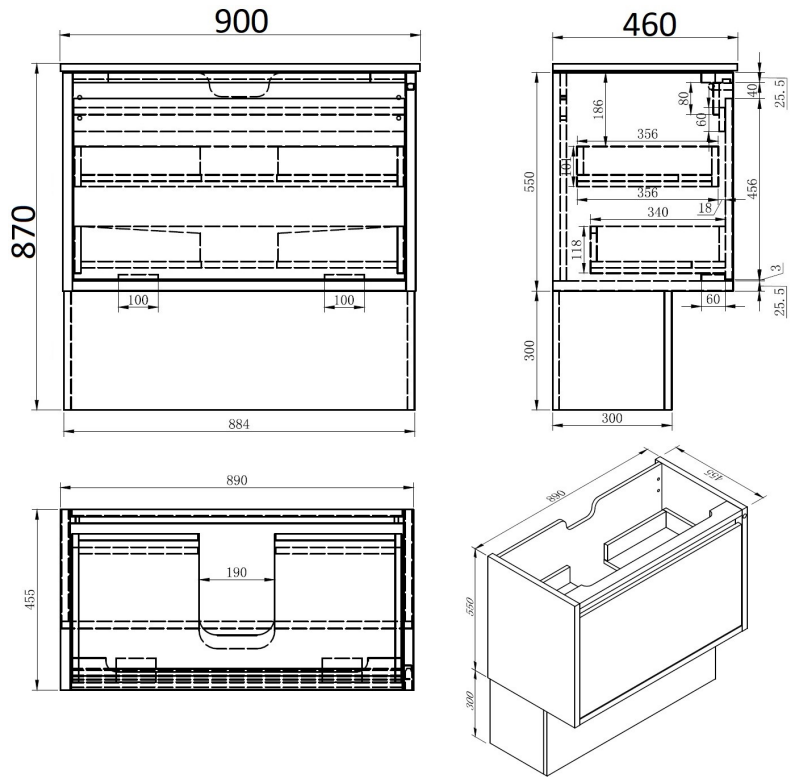

- On/Off Touch Sensor
- Touch Sensor Dimmer
- LED White - 4000K (Neutral)
- 200-240V AC driver, 12V output
- IP44 Rating

Matt White

Cherry Oak

Stone

BRIGHT 900 VANITY

BT90

- Matt White Vanity with Ceramic Top pictured - **BT90EC**
- **FINISHES:** Matt White, Cherry Oak, or Stone
- Wall Hung Vanity (Optional Kick Available)
- Soft Close Drawer Runners
- Trap Cut-Out in Drawers
- Space behind Drawers - 75mm
- Vanity - 870mm High on (Kick with Ceramic Top)

SUITABLE TOPS:

- Ceramic Rectangle or Stadium Bowl Top - One Tap Hole - with Overflow
- Three Tapholes Extra Charge
- ROCK Top Slab - Arto Basins to Suit - 499, 468, 7082, 8004 or 8363
- Silica-Free Stone with Above Counter Basin (Made to Order product)