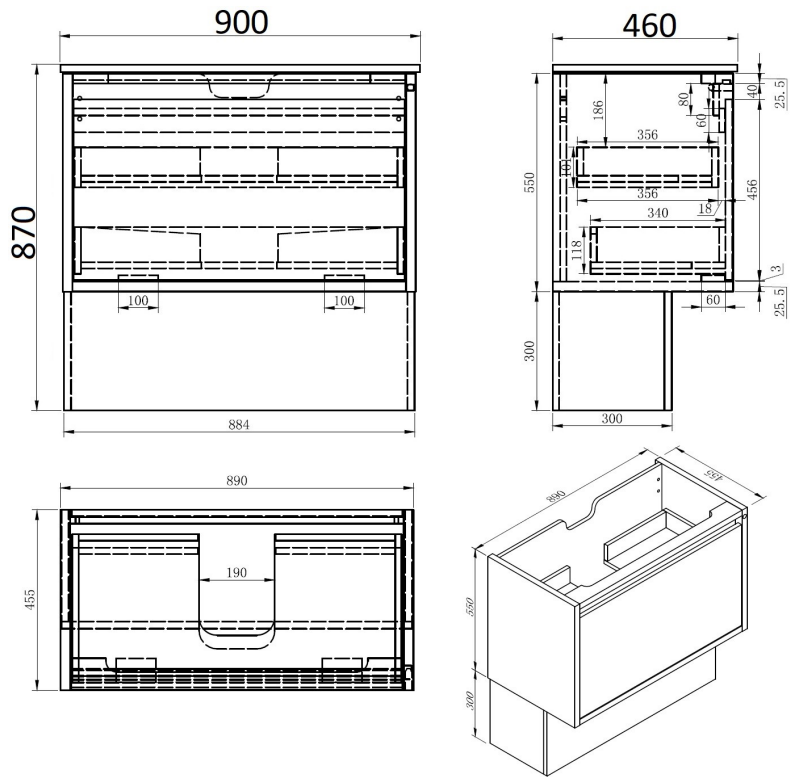

- On/Off Touch Sensor
- Touch Sensor Dimmer
- LED White - 4000K (Neutral)
- 200-240V AC driver, 12V output
- IP44 Rating

Matt White

Cherry Oak

Stone

BRIGHT 900 LED VANITY

BT90A

- Cherry Oak Vanity with Ceramic Top pictured - **BT90AEC**
- **FINISHES:** Matt White, Cherry Oak, or Stone
- Wall Hung Vanity (Optional Flat Pack Kick Available)
- Soft Close Drawer Runners
- Trap Cut-Out in Drawers
- Space behind Drawers - 75mm
- Vanity - 870mm High on (Kick with Ceramic Top)

SUITABLE TOPS:

- Ceramic Rectangle or Stadium Bowl Top - One Tap Hole - with Overflow
- Three Tapholes Extra Charge
- ROCK Top Slab - Arto Basins to Suit - 499, 468, 7082, 8004 or 8363
- Silica-Free Stone with Above Counter Basin (Made to Order product)