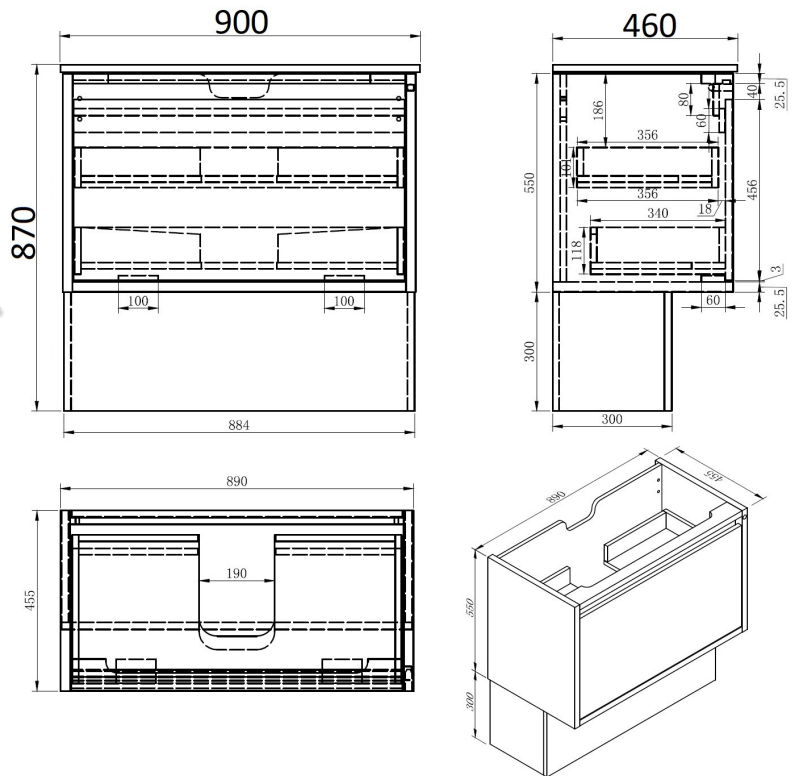

- On/Off Touch Sensor
- Touch Sensor Dimmer
- LED White - 4000K (Neutral)
- 200-240V AC driver, 12V output
- IP44 Rating

Matt White