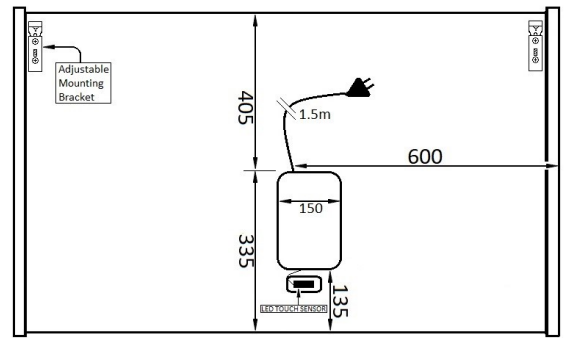

- On/Off Touch Sensor
- LED Amber - 2800K (Warm)
- LED White - 4000K (Neutral)
- LED Blue - 6500K (Bright)
- 200-240V AC driver, 12V output
- IP44 Rating
- 2 Point Adjustable Mounting Brackets

Matt White