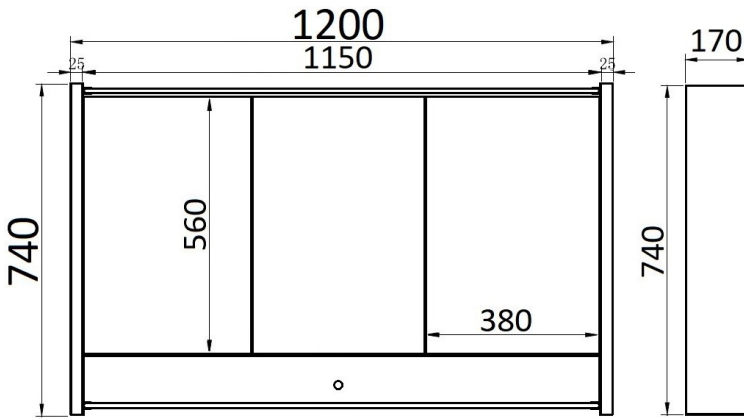

- On/Off Touch Sensor
- LED Amber - 2800K (Warm)
- LED White - 4000K (Neutral)
- LED Blue - 6500K (Bright)
- 200-240V AC driver, 12V output
- IP44 Rating
- 2 Point Adjustable Mounting Brackets

Matt White