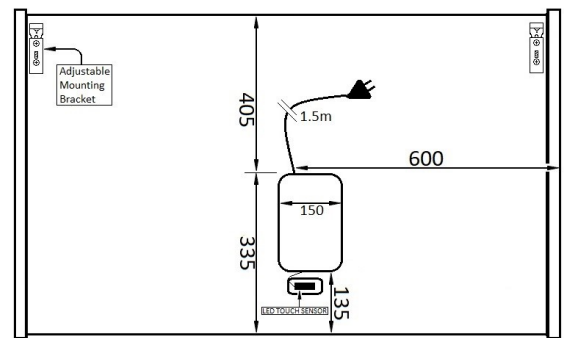

- On/Off Touch Sensor
- LED Amber - 2800K (Warm)
- LED White - 4000K (Neutral)
- LED Blue - 6500K (Bright)
- 200-240V AC driver, 12V output
- IP44 Rating
- 2 Point Adjustable Mounting Brackets

Matt White