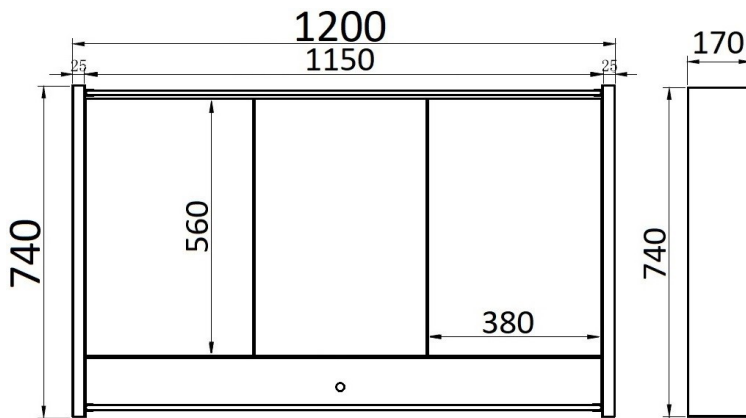

- On/Off Touch Sensor
- LED Amber - 2800K (Warm)
- LED White - 4000K (Neutral)
- LED Blue - 6500K (Bright)
- 200-240V AC driver, 12V output
- IP44 Rating
- 2 Point Adjustable Mounting Brackets

Matt White