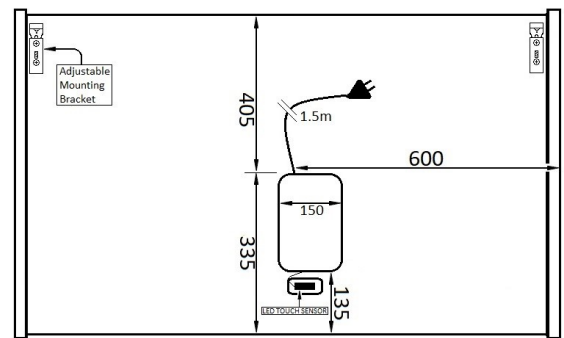

- On/Off Touch Sensor
- LED Amber - 2800K (Warm)
- LED White - 4000K (Neutral)
- LED Blue - 6500K (Bright)
- 200-240V AC driver, 12V output
- IP44 Rating
- 2 Point Adjustable Mounting Brackets

Matt White

## Athena 1200 LED Mirror Cabinet - Stone

**ATHENA1200B**

- On/Off Touch Sensor - Adjustable Lighting
- Wall Mount Only
- Plug or Hardwire