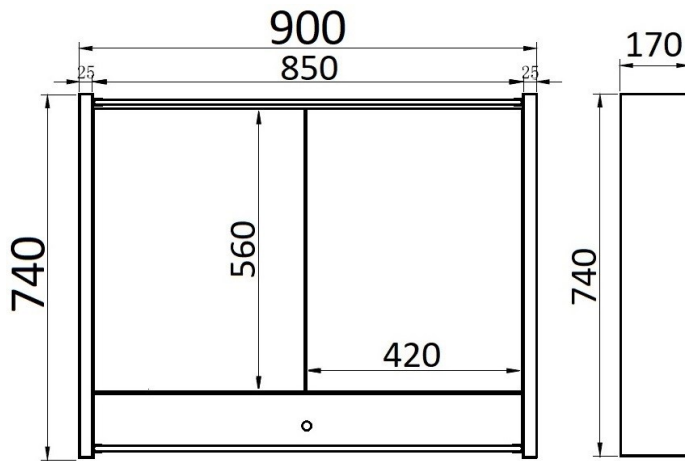

- On/Off Touch Sensor
- LED Amber - 2800K (Warm)
- LED White - 4000K (Neutral)
- LED Blue - 6500K (Bright)
- 200-240V AC driver, 12V output
- IP44 Rating
- 2 Point Adjustable Mounting Brackets

Matt White