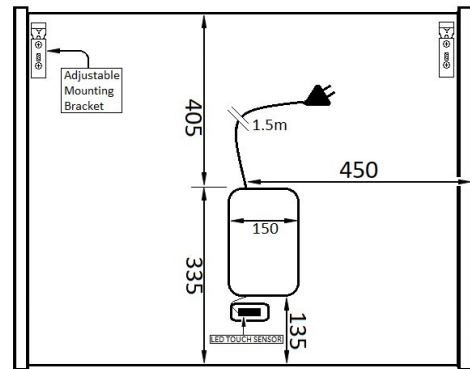

- On/Off Touch Sensor
- LED Amber - 2800K (Warm)
- LED White - 4000K (Neutral)
- LED Blue - 6500K (Bright)
- 200-240V AC driver, 12V output
- IP44 Rating
- 2 Point Adjustable Mounting Brackets

Matt White