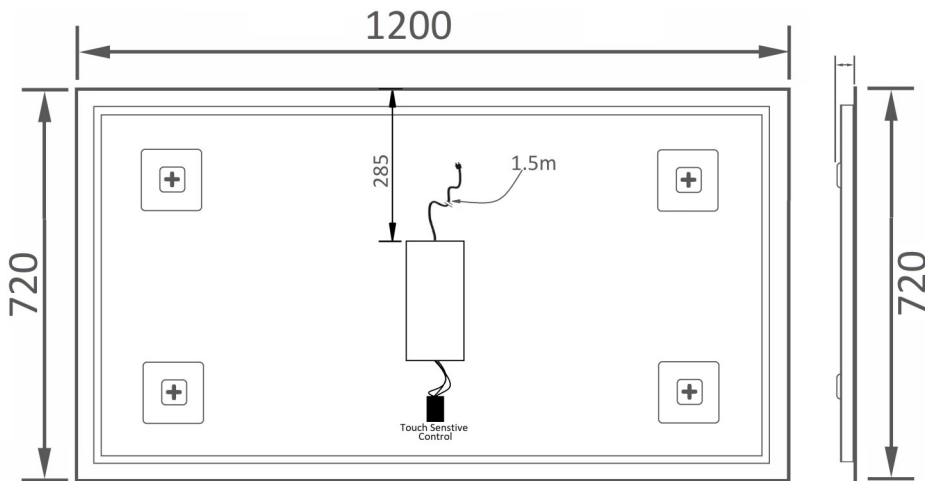

- On/Off Touch Sensor
- LED White - 4000K (Neutral)
- 200-240V AC driver, 12V output
- IP44 Rating

## LED Frosted Edge Mirror

ATL1200

- 5mm Copper Free Mirror
- On/Off Touch Sensor
- Backlit
- Wall Mount
- Plug or Hardwire