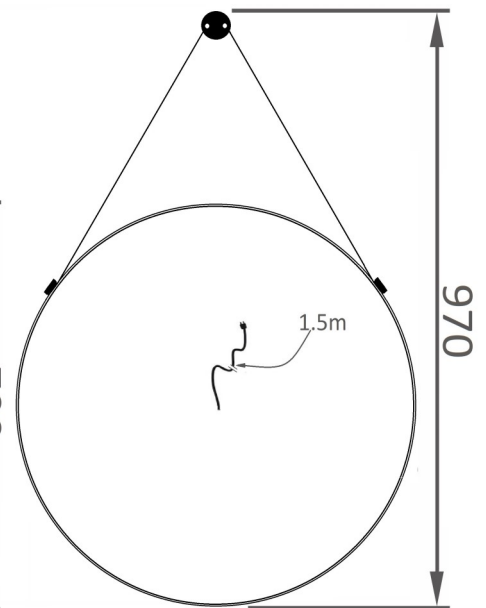

- On/Off Touch Sensor
- LED White - 3500K (Neutral)
- 200-240V AC driver, 12V output
- IP44 Rating

Round LED Mirror

RM700

- 5mm Copper Free Mirror
- On/Off Touch Sensor
- 2 Point Mounting (including Leather Strap)
- Wall Mount
- Plug or Hardwire