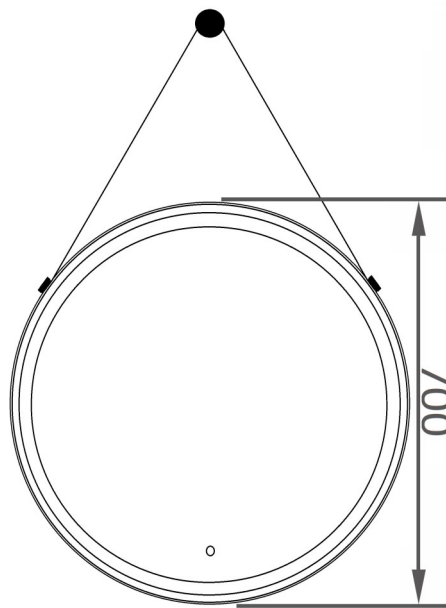

- On/Off Touch Sensor
- LED White - 3500K (Neutral)
- 200-240V AC driver, 12V output
- IP44 Rating

Round LED Mirror

RM700

- 5mm Copper Free Mirror
- On/Off Touch Sensor
- 2 Point Mounting (including Leather Strap)
- Wall Mount
- Plug or Hardwire